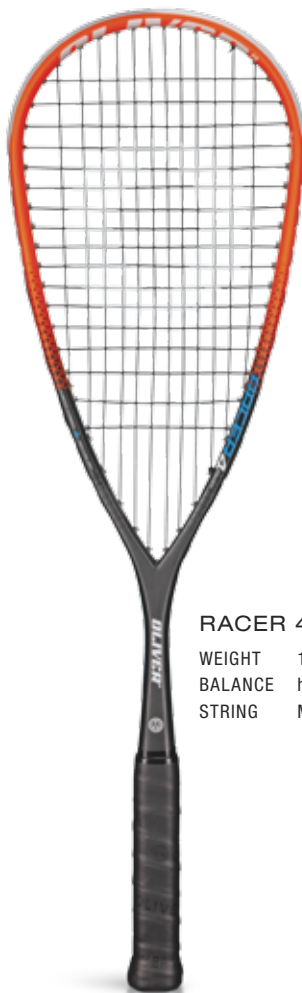

01343

MC-ELPON™

PURE FIVE

WEIGHT 105 | 140 (±5g)
BALANCE grip heavy
STRING SQ-X5

SQUASH

PROFESSIONAL LINE

ICQ 110 Ultra

01365

METACARBON™

ICQ 110 Ultra

WEIGHT 120 | 155 (±5g)
BALANCE balanced
STRING SQ-X5

RACER 4

01358

HYBRIDCARBON

RACER 4

WEIGHT 125 | 160 (±5g)
BALANCE head heavy
STRING MX1-F8

CROSS 9.1

01338

GRAPHITE COMP

CROSS 9.1

WEIGHT 155 | 178 (±5g)
BALANCE head heavy
STRING Y0

FN 105

01307

ALLOY